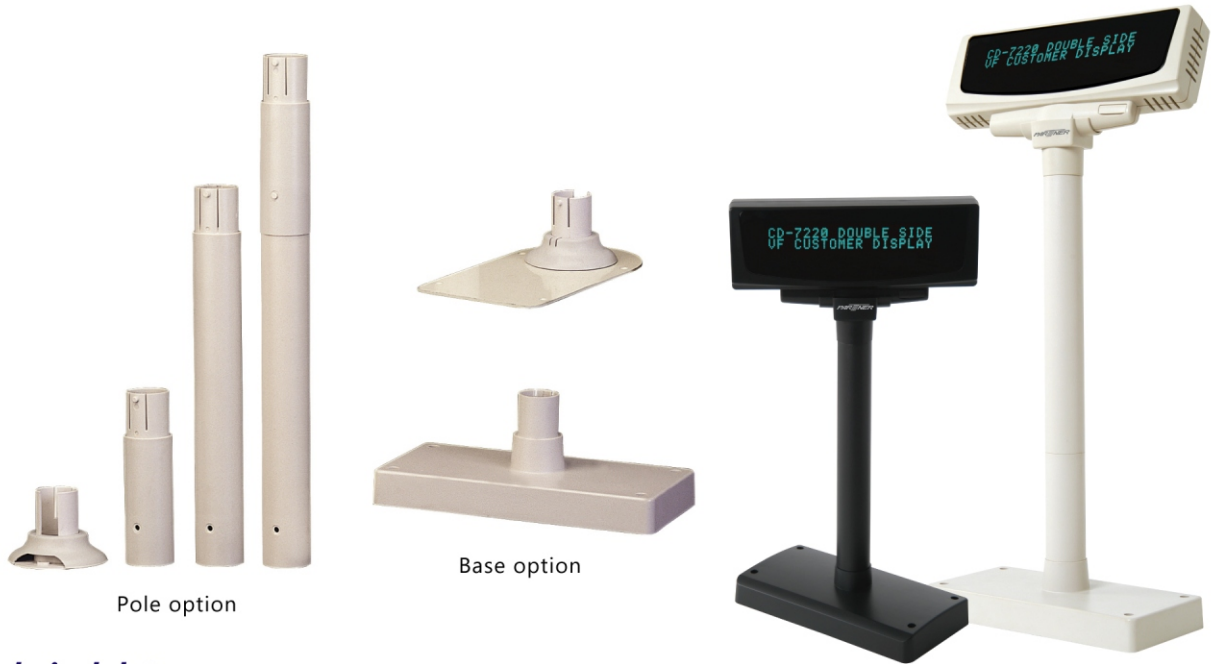

VFD Customer Display CD-7220 Series

CD-7220 Series

The CD-7220 customer pole display uses a vacuum fluorescent display (VFD) tube presenting bright and easy to read characters and a wide viewing angle.

CD-7220-UN 5V

CD-7220-UN 5V has been certified for Windows Vista. Its plug and play feature makes installation easier and smooth. One cable for data and power provides you a clean and neat solution.

Special Features:

CD-7220

- ➔ 20 columns x 2 lines, 9mm character height
- ➔ Power supply 12V, optional 5V, 24V
- ➔ Interface: RS-232, USB & pass through

CD-7220-UN 5V

- ➔ Direct 5V USB, without external adaptor
- ➔ Interface: USB V2.0

VFD Customer Display CD-7220 Series

Technical data

ITEM	CD-7220	CD-7220D	CD-7220-UN 5V	CD-7220-UN 12V
Display Method	Vacuum fluorescent display			
Number of Characters	40 characters (20 columns x 2 lines)	80 characters (20 columns x 2 lines at each side)	40 characters (20 columns x 2 lines)	
Display Color	Blue Green			
Brightness	700 cd/m2			
Character Type	96 alphanumeric 13 international character sets including US, French, Germany, Spanish, etc. One set downloadable set-up parameter and character font			
Character Font	5 x 7 dot matrix, comma and decimal point			
Character Size	9.0mm x 5.25mm			
Driver	OPOS driver		Windows XP & Vista driver (WHQL/WLK certified) OPOS driver	
Interface	RS-232 (Option: Pass through)		USB 2.0	USB 2.0
Power Supply	External adaptor, 12V/1A		N/A	External power adaptor; 12V/1A
Power Consumption	5W	8W	5W	5W
MTBF	25,000 hours			
View Angle	8-35 degrees			
Rotation angle	maximum 270 degrees			
Dimensions (Head)	230 (W) x 80 (H) x 40 (D) mm			