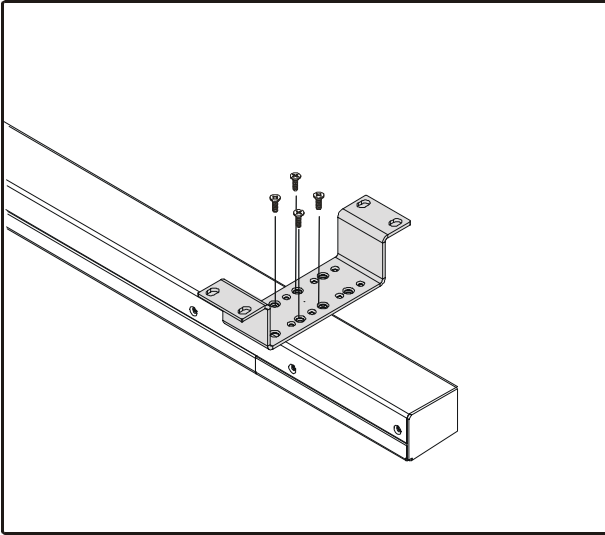

APC® NetShelter®

Cable Containment Kit—AR8116BLK

	4		16
	4		32
			32

C

D