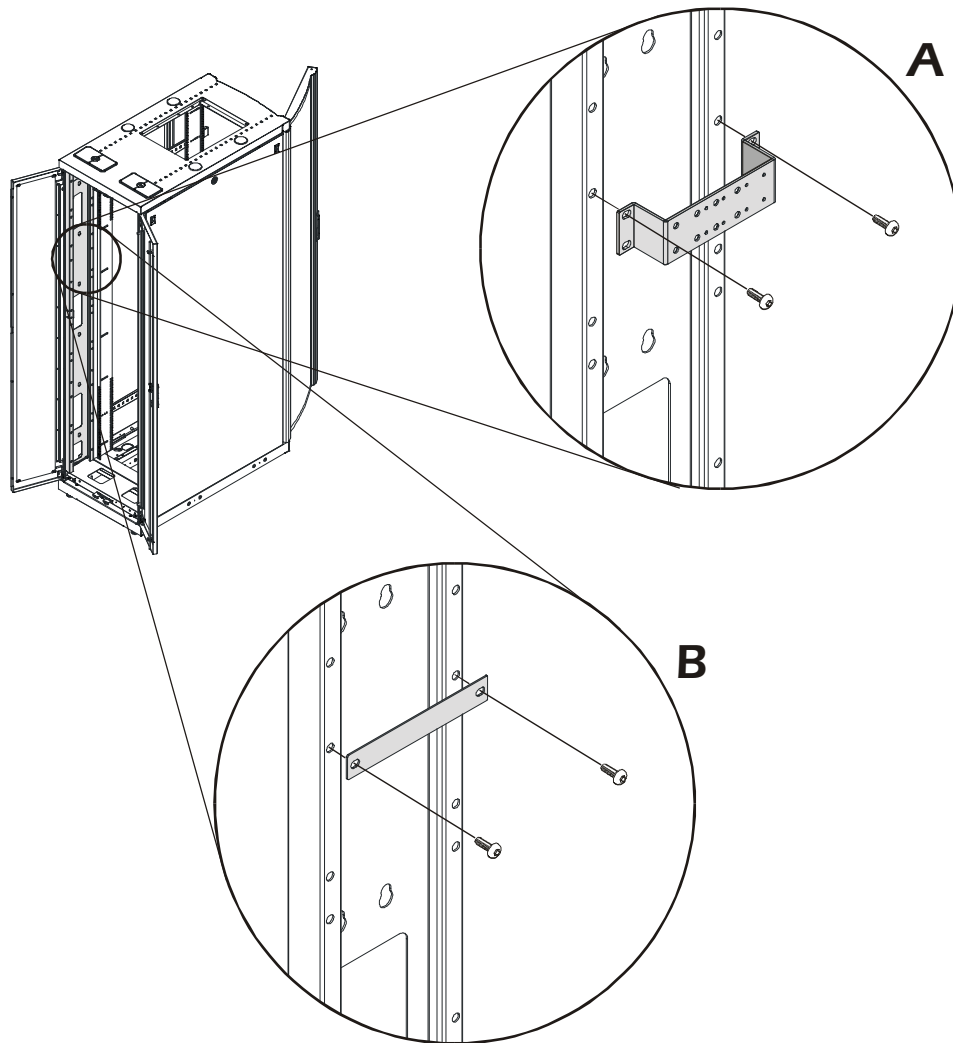

APC® NetShelter®

Cable Containment Kit—AR8116BLK

	4		16
	4		32
			32

C

D