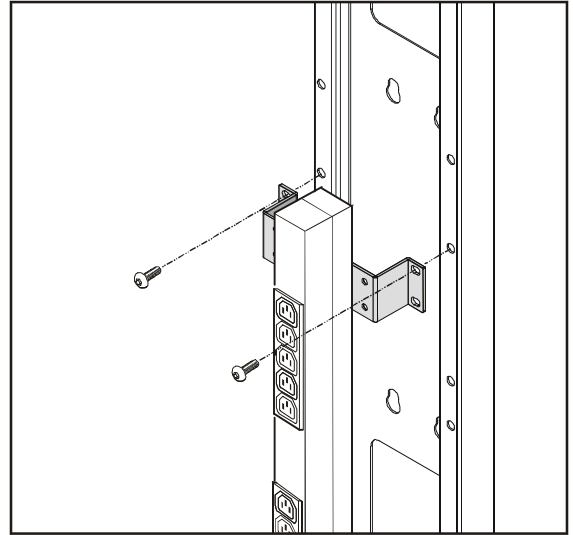

APC® NetShelter®

Cable Containment Kit—AR8116BLK

	4		16
	4		32
			32

C

D