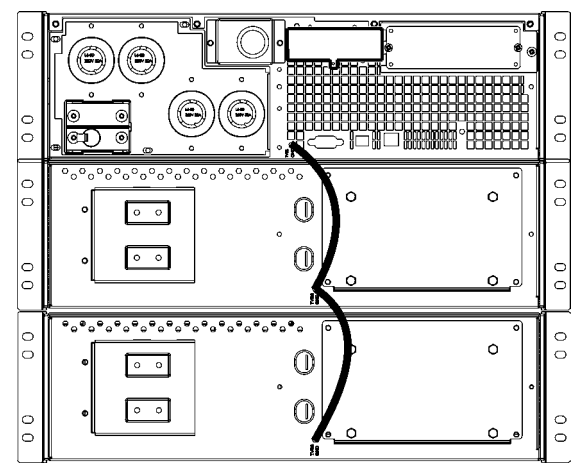

7

8

9

10

11

**SURT192XLBP 3U**

**Installation Guide - Tower to SURTRK2 Rack Conversion**

External BatteryPack	
8	
8	
4	
2	
2	
2	
1	