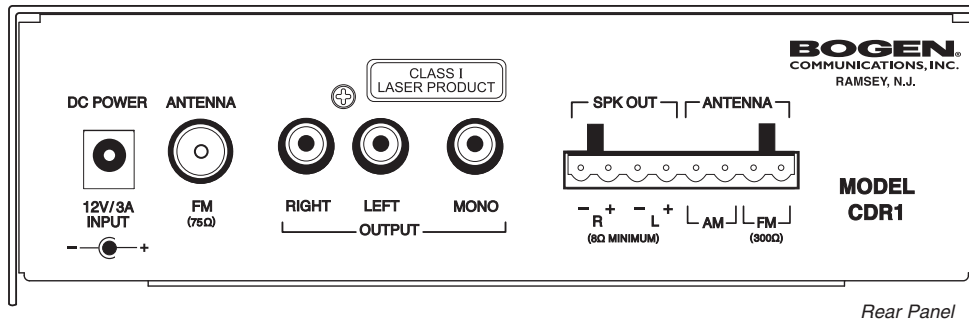

Rear Panel

Technical Specifications

FM Tuner

Frequency Range:	87.5 MHz – 108 MHz
Sensitivity:	3 μV
Antenna:	75-ohm F-type coax 300-ohm Dipole type

AM Tuner

Frequency Range:	530 kHz – 1710 kHz
Sensitivity:	100 μV
Antenna:	Loop-type

Audio Section

Frequency Response:	20 Hz – 20 kHz (< 5 dB)
Speaker Output:	1W Minimum @ 8 ohms (Right/Left)
Line Output:	50 ohms (Right/Left/Mono)
Operating Voltage:	12V DC / 3A (via desktop-style power supply)
Disc Type:	CD, CD-R, CD-RW

Rack Mounting Kit:	RK78 (sold separately)
Dimensions:	7-1/4" W x 2-1/8" H x 9-1/4" D
Product Weight:	4 lb.

Architect & Engineer Specifications

The auxiliary program source shall be a Bogen Model CDR1 CD Player with AM/FM Receiver, or equivalent.

The program source shall include manual tuning and auto seek control. The auto seek control shall automatically ascend (or descend) the frequency scale to the next strong frequency. It shall be possible to program up to 5 bands (FM1, FM2, FM3, AM1, AM2) with up to 6 stations each for a total of 30 stations. A preset scan control shall be provided to scroll and select from available presets. The FM section shall have a frequency range from 87.5 MHz – 108 MHz, the AM section will have a frequency range of 530 kHz – 1710 kHz. Pluggable screw terminal inputs shall be available for an AM loop antenna, a FM dipole antenna, and for speaker outputs. An F-type coax antenna connector shall also be available.

The CD player system shall include Browse, Repeat, Random Play, and Pause functions. The CD player shall be capable of playing CD, CD-R, or CD-RW discs.

The CDR1 shall have a frequency response of 20 Hz – 20 kHz (< 5 dB).

The following controls shall be provided: Power/Volume, Disc Eject, Mode (Radio, CD, AUX), Audio/Menu Select (Volume, Bass, Treble, Balance, Display, Seek, and Clock), Mute, Scan, Stereo/Mono, Station Store/Select, Loudness Contour, Band, and Station Select. An LCD digital readout shall be provided to show selected frequency and band (in Radio Mode) or track (in CD Mode) information.

The unit shall operate on 12V DC (3A) power with an included desktop-style AC power adapter. It shall be possible to drive 8-ohm loudspeakers directly from 1W per channel (Right/Left) outputs. A 50-ohm mono-summed RCA output shall also be available, in addition to stereo.

The unit shall be 7-1/4" W x 2-1/8" H x 9-1/4" D and shall weigh 4 lb. The unit shall mount in a standard 19-inch rack system (2 rack spaces high) with the RK78 rack mounting kit (sold separately).

BOGEN®
COMMUNICATIONS, INC.

50 Spring Street, Ramsey, NJ 07446, U.S.A.
Tel.: 201-934-8500 • Fax: 201-934-9832

www.bogen.com