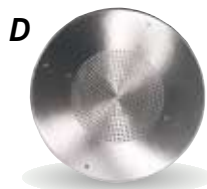

Grilles

CG8A, CG8AW, SG8W, PG8A, & PG8W

Bogen provides a wide selection of attractive ceiling grilles in white enamel or aluminum finishes. Each grille is shipped with the hardware needed to mount a speaker to the grille.

Model	Figure	Material	Finish	Style	Diameter	Quantity	Shipping Weight (carton)
CG8A	A	Aluminum	Satin Aluminum	Contoured	12-5/8"	15 / carton	8 lb.
CG8AW	B	Aluminum	White Enamel	Contoured	12-5/8"	15 / carton	9 lb.
SG8W	C	Steel	White Enamel	Low Profile*	13"	10 / carton	14 lb.
PG8A	D	Aluminum	Satin Aluminum	Low Profile	13"	20 / carton	10 lb.
PG8W	E	Steel	White Enamel	Low Profile	13"	20 / carton	27 lb.

*Features hidden speaker mounting studs