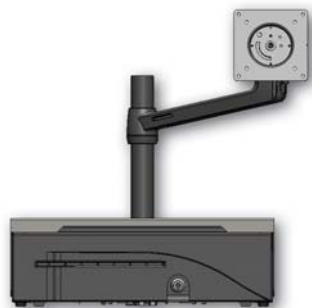

A SLIM INTEGRATION SOLUTION FOR GREATER FLEXIBILITY

INTEGRATION SYSTEM

CADDY SPM ORGANIZER

Economical and versatile configurations

Sleek and streamlined, the Caddy™ SPM cleans up your work space cabling and allows positioning of your LCD display for greater productivity. Reposition your LCD to organize your POS workstation with just a touch.

The Caddy™ SPM Organizer now provides additional flexibility by lifting the monitor off of the workstation. It can be positioned to the left or the right, tilted up and down, and raised or lowered to fit your unique workstation requirements. All this fits on the top of a heavy duty Series 100 (16 x 16) or Series 4000 (18 x 16) cash drawer. Easy cable routing and organization is included with no holes to drill or fasteners to install. Unique locating tabs on this slim profile organizer allows secure placement of the Caddy™ SPM on top of the cash drawer.

APG CASH DRAWER®

THE CASH DRAWER CADDY™ SPM INTEGRATION

FEATURES

- Monitor Arm supports up to 20" LCD screen (20 lbs)
- Standard 75 mm and 100 mm VESA mounting of the LCD
- Secure mounting to handle touch screen requirements
- Allows for ambidextrous positioning of peripherals
- Fits Series 100 1616 or Series 4000 1816 cash drawers

DIMENSIONS

The unique design of the Caddy™ SPM Organizer provides cable routing in just half an inch above the cash drawer while integrating an LCD in a way that allows for full adjustment and placement of your peripherals.