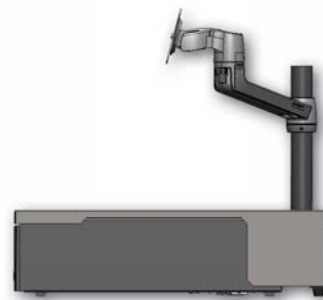

A SLIM INTEGRATION SOLUTION FOR GREATER FLEXIBILITY

INTEGRATION SYSTEM

CADDY SPM ORGANIZER

Economical and versatile configurations

Sleek and streamlined, the Caddy™ SPM cleans up your work space cabling and allows positioning of your LCD display for greater productivity. Reposition your LCD to organize your POS workstation with just a touch.

The Caddy™ SPM Organizer now provides additional flexibility by lifting the monitor off of the workstation. It can be positioned to the left or the right, tilted up and down, and raised or lowered to fit your unique workstation requirements. All this fits on the top of a heavy duty Series 100 (16 x 16) or Series 4000 (18 x 16) cash drawer. Easy cable routing and organization is included with no holes to drill or fasteners to install. Unique locating tabs on this slim profile organizer allows secure placement of the Caddy™ SPM on top of the cash drawer.

APG CASH DRAWER®

THE CASH DRAWER CADDY™ SPM INTEGRATION

FEATURES

- Monitor Arm supports up to 20" LCD screen (20 lbs)
- Standard 75 mm and 100 mm VESA mounting of the LCD
- Secure mounting to handle touch screen requirements
- Allows for ambidextrous positioning of peripherals
- Fits Series 100 1616 or Series 4000 1816 cash drawers

DIMENSIONS

The unique design of the Caddy™ SPM Organizer provides cable routing in just half an inch above the cash drawer while integrating an LCD in a way that allows for full adjustment and placement of your peripherals.