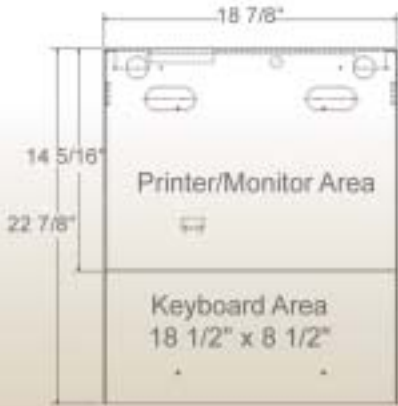

INTEGRATED PC PLATFORM

**Combine Your
PC And POS
Peripherals Into
A Customized
POS Station
With The MMF
Integrated PC
Platform**

MMF
**Cash
Drawer**
Company

INTEGRATED PC PLATFORM

PC Compartment: 14.2"D x 17.6" W x 4.3"H

Small footprint PCs can now be easily and securely integrated with your cash drawer using MMF's Integrated PC Platform. Designed to integrate with MMF's MCD240 or MediaPLUS cash drawers, the platform also provides a secure base for your POS keyboard, printer and display.

Features:

- Construction: 14 gauge steel
- Security: The PC and peripherals are securely protected. All cables, power supply, power strip/packs are held firmly in the enclosure.
- Flexibility: The system provides an optional on/off switch on the front panel, left or right pole display capability and drop holes for printer, LCD, keyboard & scanner cables.
- System Integration: The PC and power supply are secured by metal straps so once configured, the system can be safely shipped in a single container.
- Serviceability: The PC sits on a slide-out tray that provides easy access for the technician.
- Colors