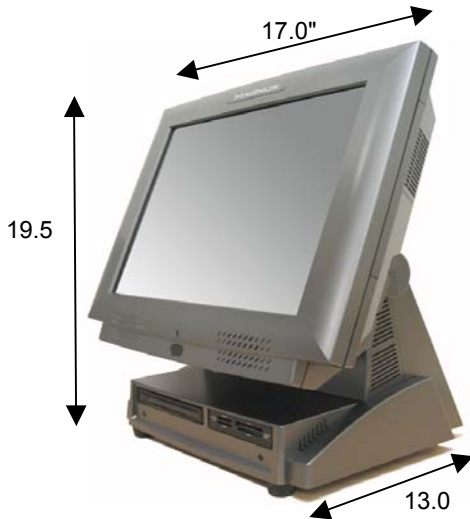

MAGNUSTOUCH **XV-2** SERIES

fully loaded

The Magnus is designed to give users the power and features that no other systems can match. It is the most powerful system available in the market, running Intel P4, upto 3GHz, with a blazing 100/1G BaseT network built-in. In addition, Magnus offers affordable RAID-1 capability for data redundancy and protection. By utilizing 2 hard drives, your data will be continuously duplicated onto the second drive. If one drive fails, Magnus will automatically run from the second drive, and reduce downtime.

Wall-mounted

Processor	Celeron 2GHz+, or P4 2GHz+, or P4 3GHz+
Bus	533 / 800 MHz
Display	15" TFT(1024x768), 17" TFT (1280x1024)
TouchScreen (optional)	Resistive, Intellitouch (SAW), Infra Red
VGA	Intel Graphics Media Accelerator, with Dual Monitor support
Memory	2 x 168-pin DDR, up to 2GB
Storage	20GB, upto 200GB (optional RAID-1 with 2 Hard drives)
Audio	Built-in Speaker, MIC In
LAN	10/100/1G BaseT
Serial Port	4
Parallel Port	1
USB 2.0	6 : (3) Standard, (2) w/ +12V, (1) w/ +24V
Cash Drawer Port	2
Expandability	(1) Full PCI, (1) Mini PCI
Operating Systems	Win2000, XP Prof
Mounting	Wallmount (VESA 75) or Desktop
Power Supply	External, 250W, 110-220V auto select
Add-ons	- Mag. Card Reader - Wireless RF 802.11 - Modem - DVD/CD RW - Media reader