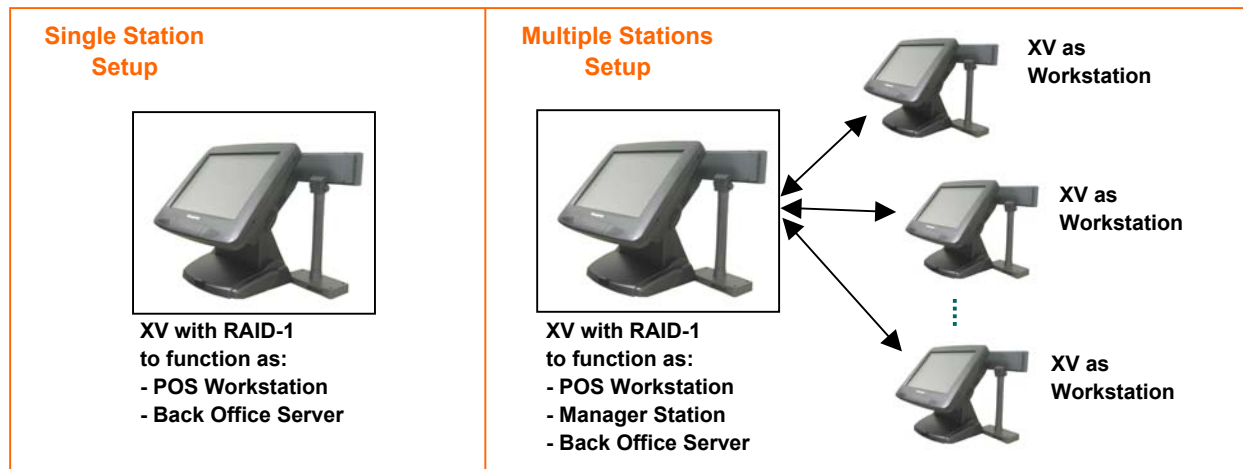

## XV SERIES

The XV is equipped with RAID-1 option which allows automatic hard drive mirroring. By using 2 hard drives, your data will be continuously duplicated onto the second drive. If one drive fails, the XV will automatically run from the second drive, thus reducing down time. Plug in a replacement drive, and XV will re-build the new drive by itself.

If you have only one terminal setup to manage a store, an XV with RAID-1 is an ideal solution to run both as your POS Workstation and Back Office Server. It will handle your daily transactions with speed, and in the same time it will duplicate your data to the second drive.

In a multiple terminal setup, you can deploy several standard XV as workstations, and one XV with RAID-1 as the Back Office Server. This Server terminal can also be used as a POS workstation to handle daily transactions, as well as a Manager's station. All terminals will communicate via XV's blazing network (upto 1G BaseT.)