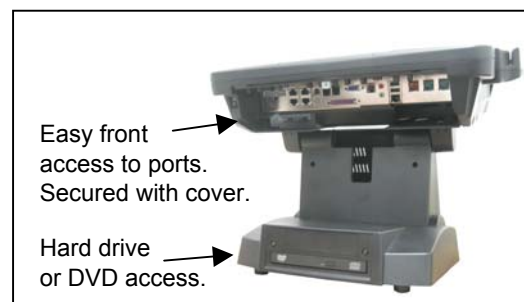

SPECIFICATION

Display	15" Active Matrix TFT, 1024x768	PCI	1 x Full, 1 x Mini
Processor	Celeron 2GHz, P4 2GHz, P4 3GHz	Ports	10/100/1G BaseT
Memory	2 x 168-pin DDR, up to 2GB		4 x Serial, RJ45
Hard Drive	80GB, upto 200GB		1 x Parallel, DB25
O/S	Win2000, XP Prof, WePOS		3 x USB Standard
TouchScreen	Resistive, Intellitouch, Infra Red		2 x poweredUSB +12V
Bezel	Black ABS with spill resistance		1 x poweredUSB +24V
Power Supply	External, 250W, 100-220V auto select		2 x Cashdrawer (Epson emulation)
Listings	FCC, CE, UL		1 x PS/2
Warranty	3 years, Depot		1 x Spkr Out
Add-ons	Magnetic Card Reader		1 x external VGA
	RAID-1 with (2) Hard Drives		
	RF 802.11a/b/g with Di-pole antenna		
	Internal modem		
	CD RW/DVD