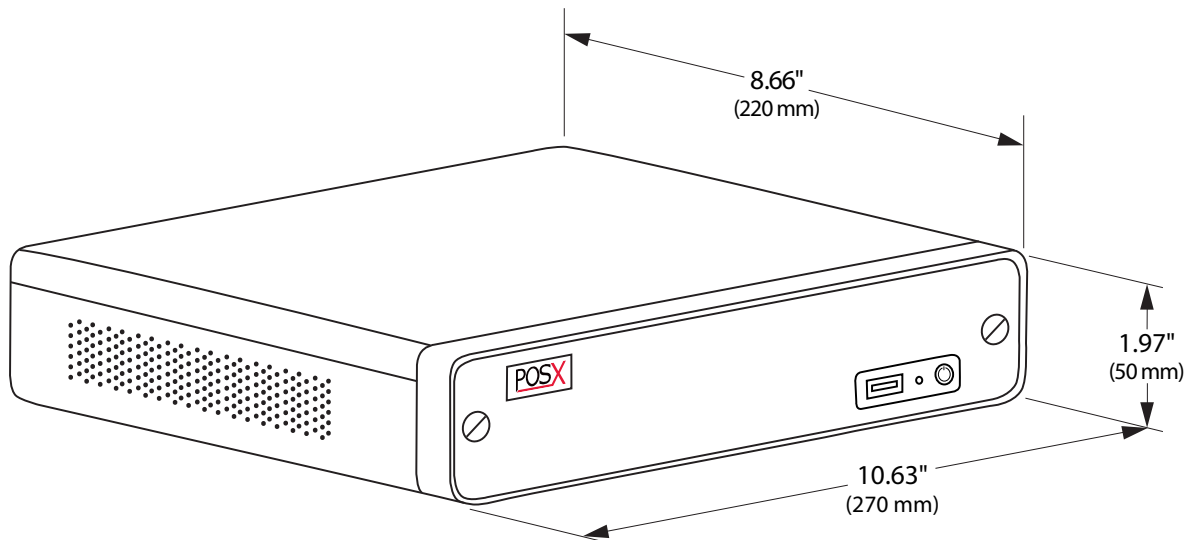

EVO

PC4 PRO Retail Box

The POS-X EVO-PC4 PRO Retail Box is our most versatile and powerful, compact POS Computer to date. The Retail Box incorporates the latest energy-efficient CPU technology, high performance Intel® Celeron™, Pentium™, and Core™ i3 Dual-Core processor options while utilizing a fraction of the energy needed to power a typical desktop computer. In addition, the Retail Box's small footprint and optional wall brackets allow for easy installation under the counter or beside the register.

PRO retail box

Key Features

- Available with Intel® Celeron™, Pentium™, or Core™ i3 Dual-Core Processors
- 4GB DDR3 RAM
- Ultra compact design for clean installs
- Wall mounting brackets (optional)
- Stable Intel® Chipset
- 3-year Advance Exchange Warranty

EVO-PC4 Pro Specifications

PART NUMBER	EVO-PC4-C	EVO-PC4-P	EVO-PC4-3
PERFORMANCE			
Motherboard	C65		
CPU	Intel® Celeron G530 2.4 Ghz	Intel® Pentium G850 2.9 Ghz	Intel® Core i3-2120 3.3 Ghz
Chip Set	Intel® PCH Cougar Point Q67		
System Memory	4 GB DDR3		
Hard Drive	60 GB SSD/160 GB HD		
Operating System	None/Win 2000/Win 2000 Pro/XP Home/XP Pro/Windows POS Ready 2009/Win 7/Linux		
Video	Integrated CPU Intel® HD Graphics 850 MHz		
PORTS			
USB	7 x USB2		
Serial	4 x RJ45 COM (COM 1, COM2, COM3, COM4 with 5V/12V)		
LAN	RJ45 x 2 10/100/1000MB/S LAN		
Parallel	1		
Video	DVI/VGA		
PHYSICAL			
Housing	Metal Housing		
Weight	5.5 lbs		
Dimensions	10.63" W x 8.66" D x 1.97" H		
Housing Color	Black		
ELECTRICAL			
Power	External Power Adapter 110V input/19V, 120W output		
ENVIRONMENTAL			
Temperature	32° F to 95° F operating		
Humidity	20%–80% non-condensing		
Shock Resistance	Operating shock 5g		
OTHER			
Warranty	3-Year Advanced Exchange Limited		
Certifications	FCC Class A, CE, RoHs, Energy Star Class A		