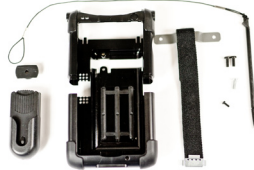

HC1707-1401

Four-Bay Charging Cradle

sold as single units

HC1702-1396

STEP THREE: Choose your protection (optional)

DuraCase w/tethered stylus

50-pack

HC1711-1405

DuraCase Deluxe with belt clip, hand/wrist strap, and tethered stylus

50-pack

HC1713-1407

STEP FOUR: Add a sync cable*

USB Sync Cable

50-pack

HC1706-1400

*Not required with Charge Cradle