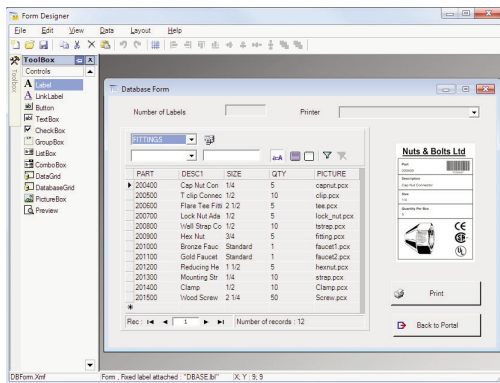

LABELVIEW 9

Add a powerful, easy-to-use barcode label design application to your company's business process that can be used by anyone from beginners to advanced users. LABELVIEW 9 is a sophisticated and intuitive barcode and label design software. With the stability of LABELVIEW 9's updated platform, you will have the confidence that your software will be dependable today and in the future.

Why Use LABELVIEW 9?

- **Easy to Use** – Intuitive interface allows users to quickly become comfortable and efficient using the application.
- **Powerful** – 40+ barcode symbologies allow you to easily comply with industry standards.
- **Language Support** – LABELVIEW supports 25 languages within its interface and has the ability to print virtually any language.
- **Reliable** – Updated application platform makes LABELVIEW 9 extremely stable.

How Can LABELVIEW 9 Help Solve Your Business Issues?

Form Designer

- **Reduce Time Spent Designing Labels** – LABELVIEW 9 allows you to create labels quickly using wizards, which reduces the overall time spent from initial label design to print time.
- **Reduce Errors** – Form Designer gives you the ability to create custom forms for accurate data entry. LABELVIEW 9's updated printing interface allows you to preview the label prior to printing, which acts as the final step in quality control.
- **Increased Productivity** – LABELVIEW 9's redesigned interface, coupled with simplified database connections and streamlined data entry, allows you to design labels and print them in a much shorter period of time.
- **Allows for Easy Entry into Enterprise Printing Solutions** – As your label business grows, you can easily expand your labeling solution. LABELVIEW 9 allows you to transition to TEKLYNX' enterprise products.

New Features & Enhancements in LABELVIEW 9

- Updated Printing Interface
- Data Sources Categories
- Additional Activation Options
- Label Conversion Tool
- Layers Feature
- Side-by-Side View
- New Wizards
- Form Designer